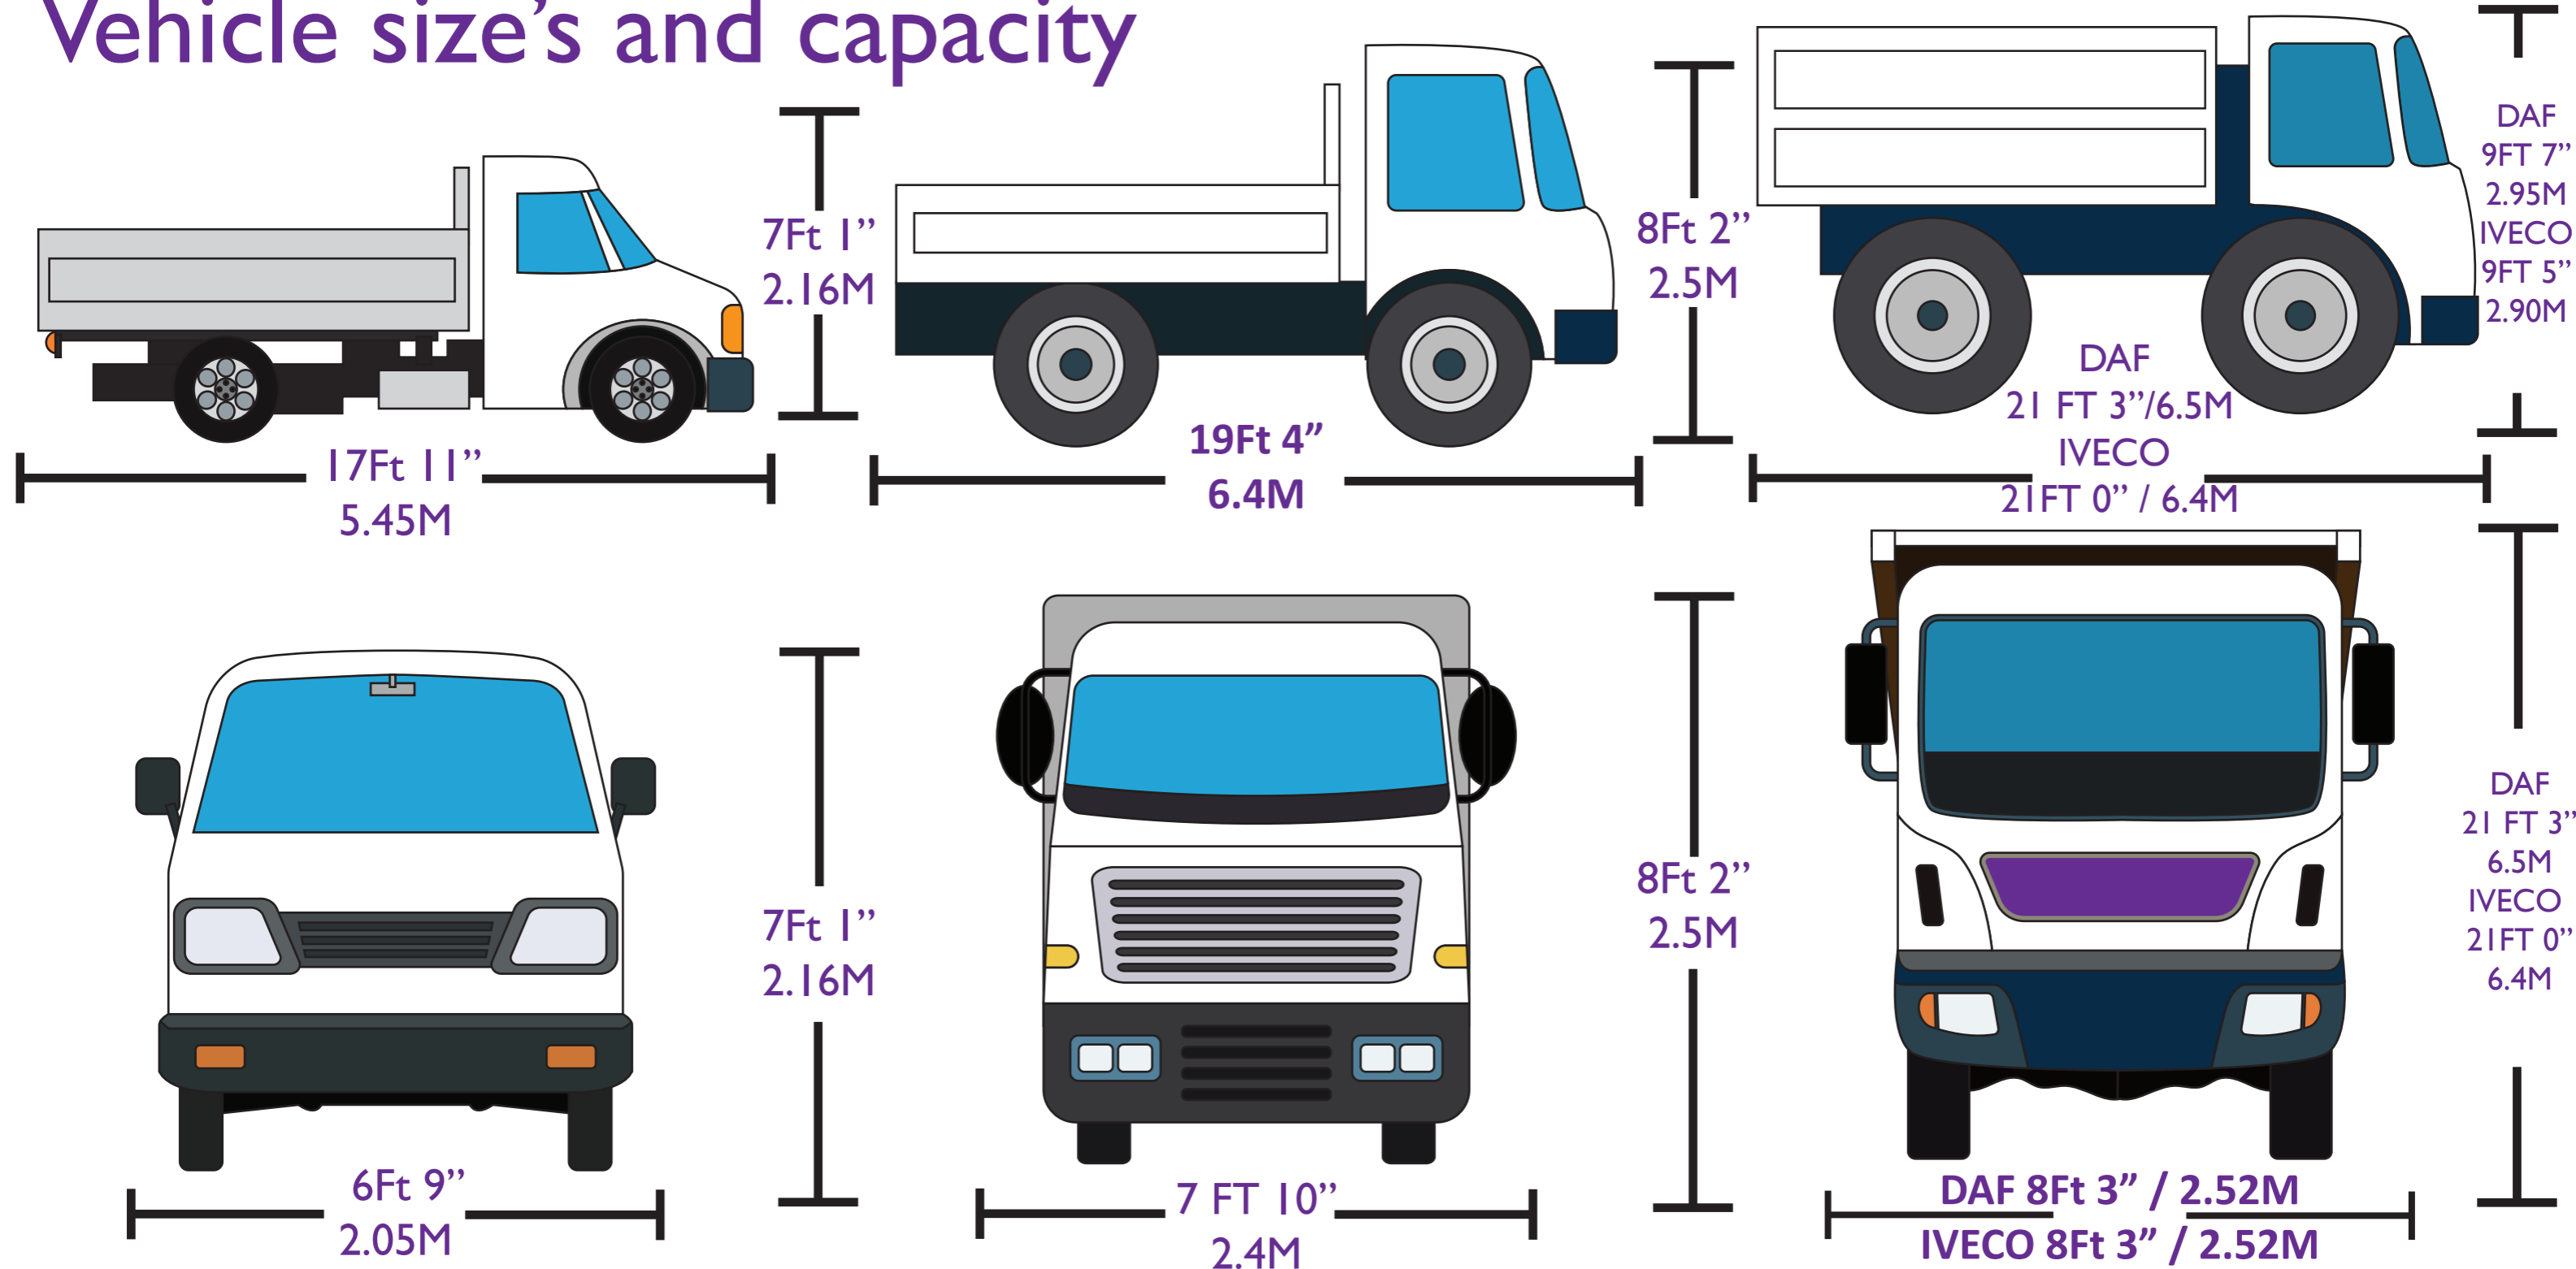

01635
865679

Terence House
24 London Road
Thatcham
RG18 4LQ

Vehicle size's and capacity

3.5 Tonne Pickup
1.5 Tonne Capacity

7.5 Tonne Lorry
4 Tonne Capacity

18 Tonne Lorry
DAF 11.2 Tonne Capacity
IVECO 10.5 Tonne Capacity